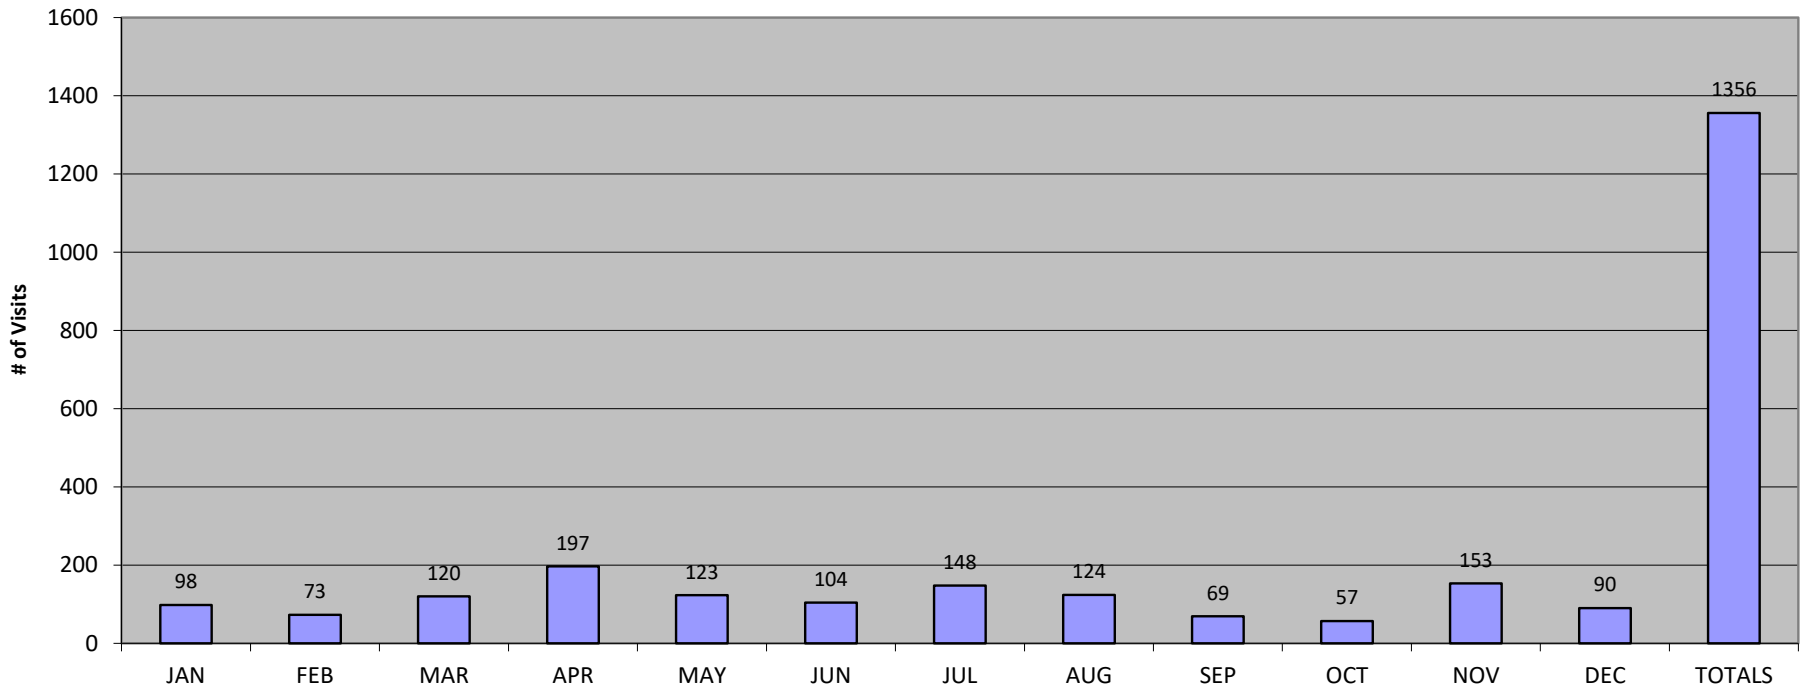

2010 Total Site Stats

2010 Totals